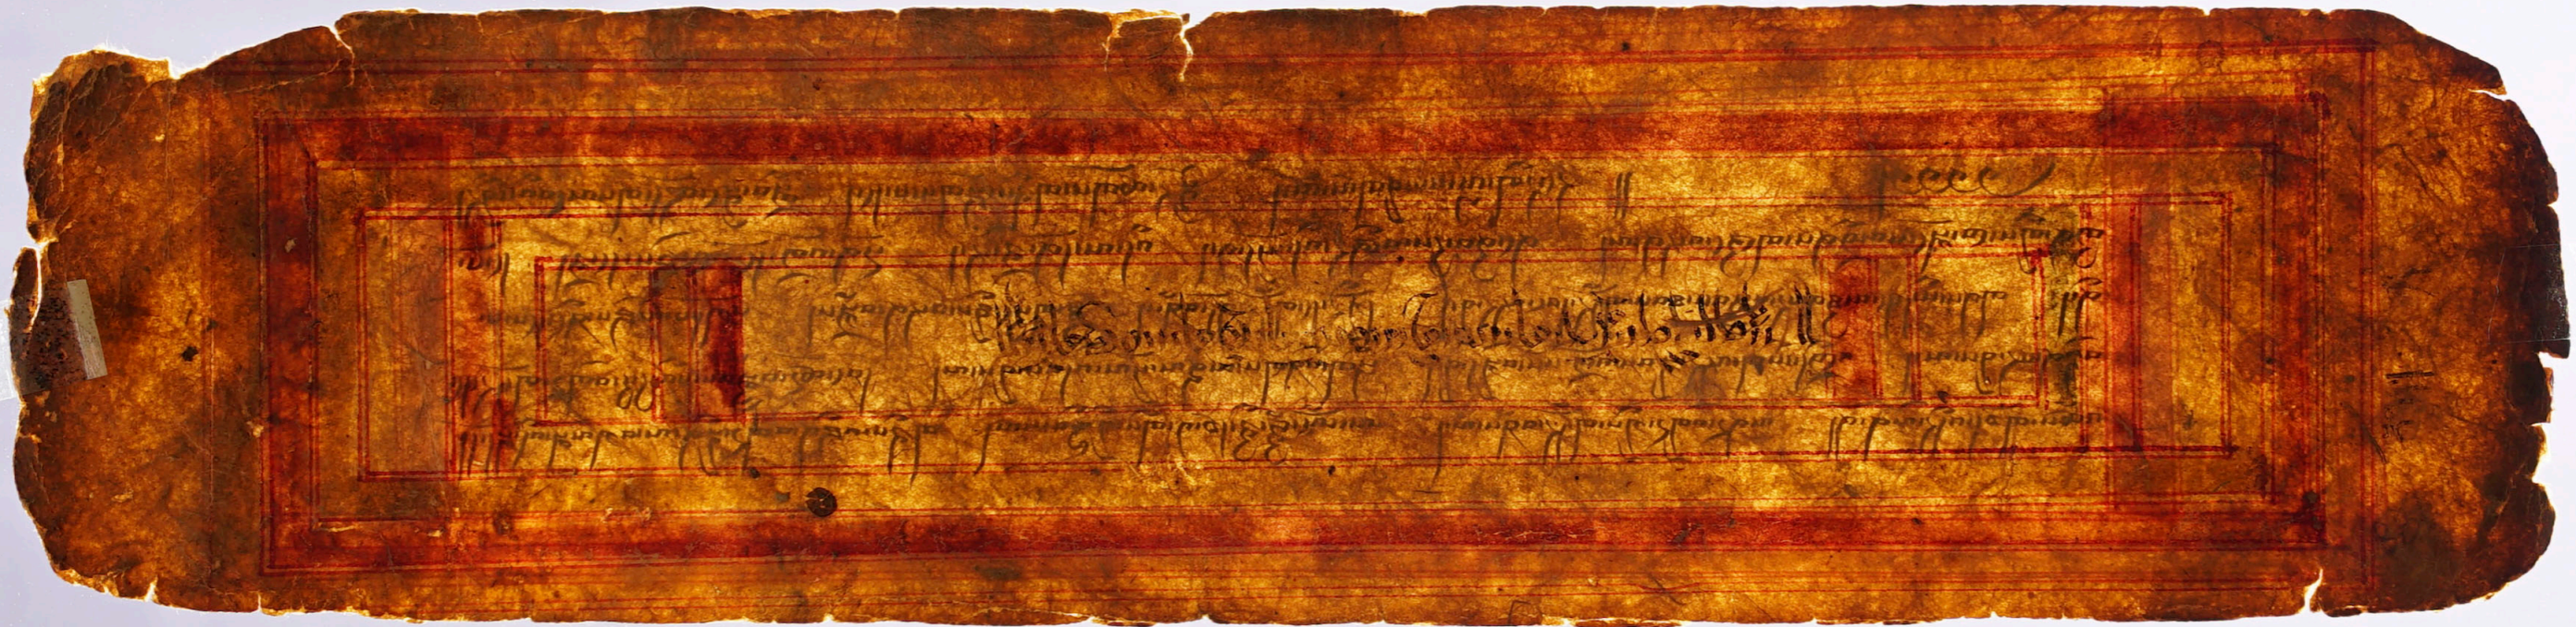

A long, narrow, rectangular fragment of aged, yellowish-brown parchment with irregular, torn edges. The parchment is decorated with a double-line red border. Inside this border, there are several lines of handwritten text in a dark ink, likely a medieval script. The text is arranged in approximately six horizontal lines. The script is dense and somewhat difficult to decipher due to the age and the style. There are some larger, more prominent characters or initials, possibly in red or a darker ink, interspersed within the lines. The overall appearance is that of a fragment from an ancient manuscript or a record.

Handwritten text in a medieval script, likely Gothic or similar, on a long, narrow, aged parchment strip. The text is arranged in approximately seven lines, written in dark ink. The parchment is heavily stained and discolored, particularly towards the edges, and shows signs of wear and tear, including a small hole near the bottom center. The script is dense and characteristic of the late Middle Ages.

Handwritten text in a medieval script, likely Gothic or Carolingian minuscule, on a parchment strip. The text is arranged in approximately seven lines, with some characters appearing to be decorated or initial letters. The parchment is aged and shows signs of wear, including a tear at the bottom center.

Handwritten text in a medieval script, likely Gothic or similar, on a long, narrow, aged parchment strip. The text is arranged in approximately seven lines, written in dark ink. The parchment is heavily stained and discolored, particularly towards the edges, and shows signs of wear and tear. The script is dense and characteristic of the Middle Ages. The text is framed by a thin red line on the left and right sides.