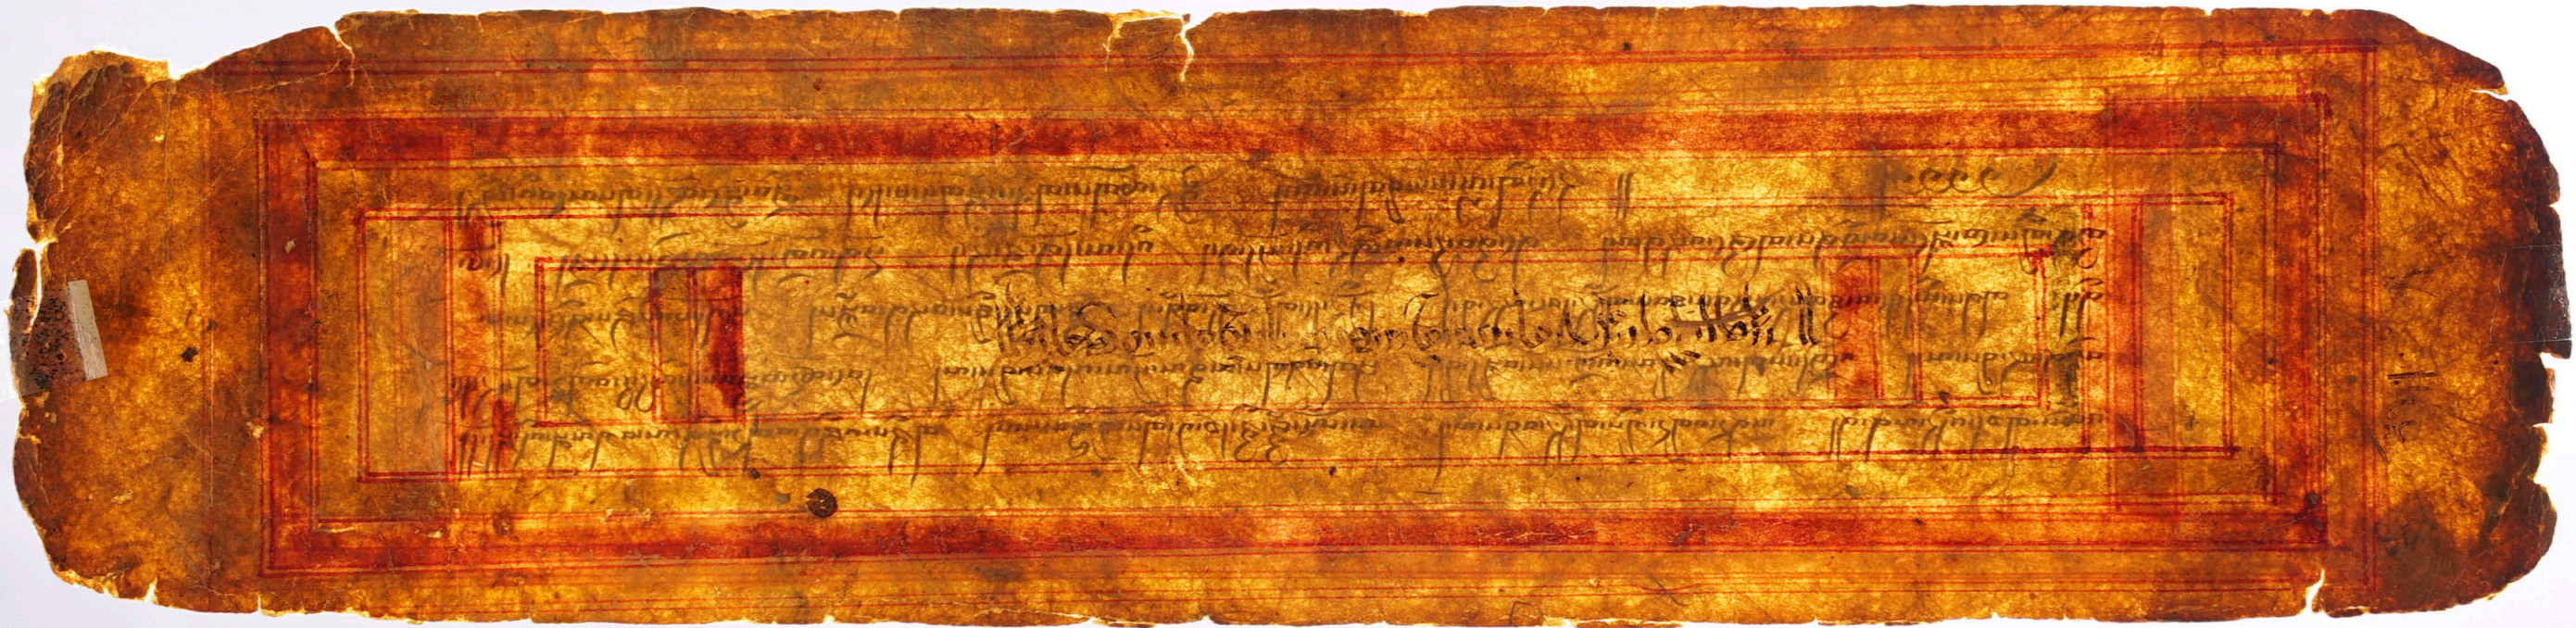

A long, narrow, rectangular fragment of aged, yellowish-brown parchment with irregular, torn edges. The parchment is decorated with a double-line red border. Inside this border, there are several lines of handwritten text in a dark ink, likely a medieval script. The text is arranged in approximately six horizontal lines. The script is dense and somewhat difficult to decipher due to the age and the style. There are some larger, more prominent characters or initials, possibly in red or a darker ink, interspersed within the lines. The overall appearance is that of a fragment from an ancient manuscript or a record.

Handwritten text in a medieval script, likely Gothic or similar, on a long, narrow, aged parchment strip. The text is arranged in approximately seven lines, written in dark ink. The parchment is heavily stained and discolored, particularly towards the edges, and shows signs of wear and tear, including a small hole near the bottom center. The script is dense and characteristic of the late Middle Ages.

Handwritten text in a medieval script, likely Gothic or Carolingian minuscule, on a parchment strip. The text is arranged in approximately seven lines, with some characters appearing to be decorated or initial letters. The parchment is aged and shows signs of wear, including a tear at the bottom center.

Handwritten text in a medieval script, likely Gothic or similar, on a long, narrow, aged parchment strip. The text is arranged in approximately seven lines, written in dark ink. The parchment is heavily stained and discolored, particularly towards the edges, and shows signs of wear and tear. The script is dense and characteristic of the Middle Ages. The text is framed by a thin red line on the left and right sides.