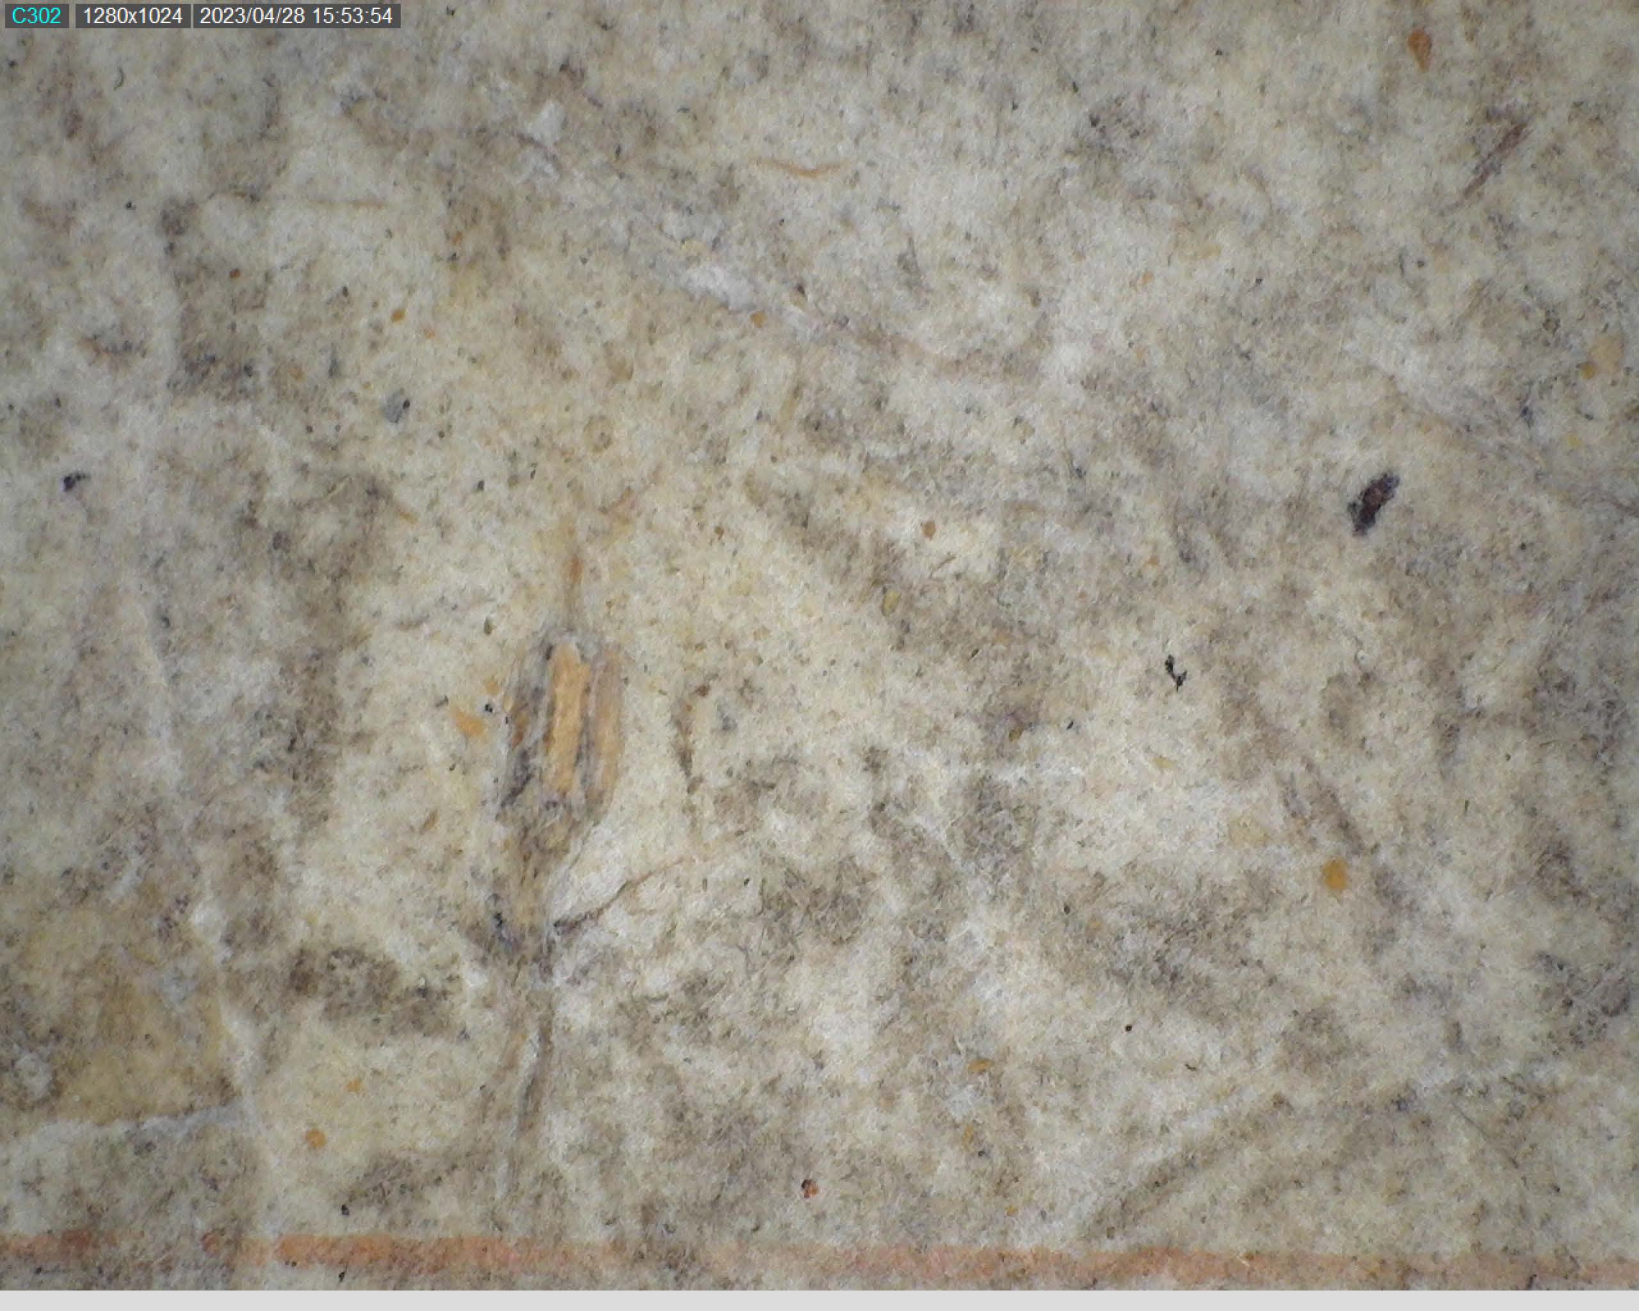

Handwritten characters in black ink on aged paper, including a horizontal line at the top and a vertical red line on the right.

Handwritten text in a cursive script, possibly Arabic or Persian, on aged, textured paper. The text is written in dark ink and appears to be a single line or a short phrase. The paper shows signs of wear, including a large red stain on the right side.

Handwritten text in a cursive script, possibly Arabic or Persian, on aged paper. The characters are dark and ink-like, with some bleed-through from the reverse side of the page. The text is arranged in a single line across the middle of the page.

Handwritten text in a cursive script, possibly Arabic or Persian, on aged paper. The characters are dark and ink-like, with some bleed-through visible from the reverse side. The text is arranged in a single line across the page.